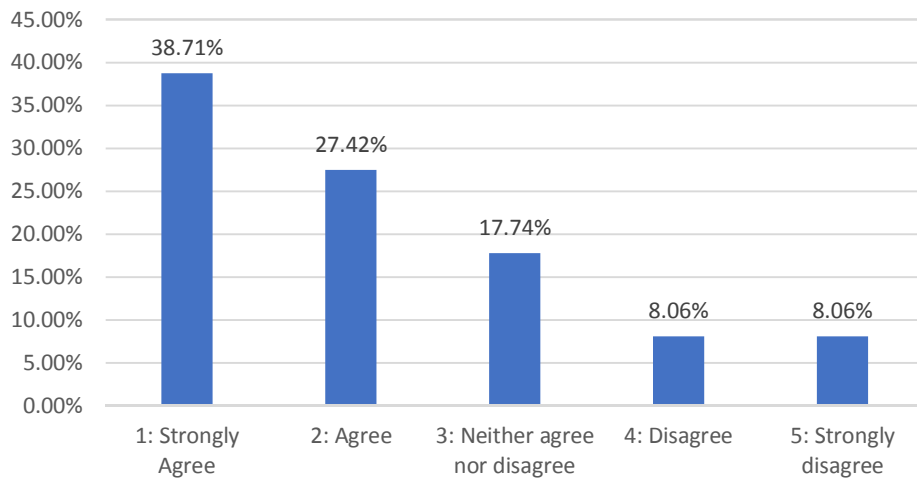

Results of Hailsham Neighbourhood Plan regulation 14 consultation: feedback form

D3 Innovation and variety

D4 Design for self and custom build homes

D5 Residential car parking design