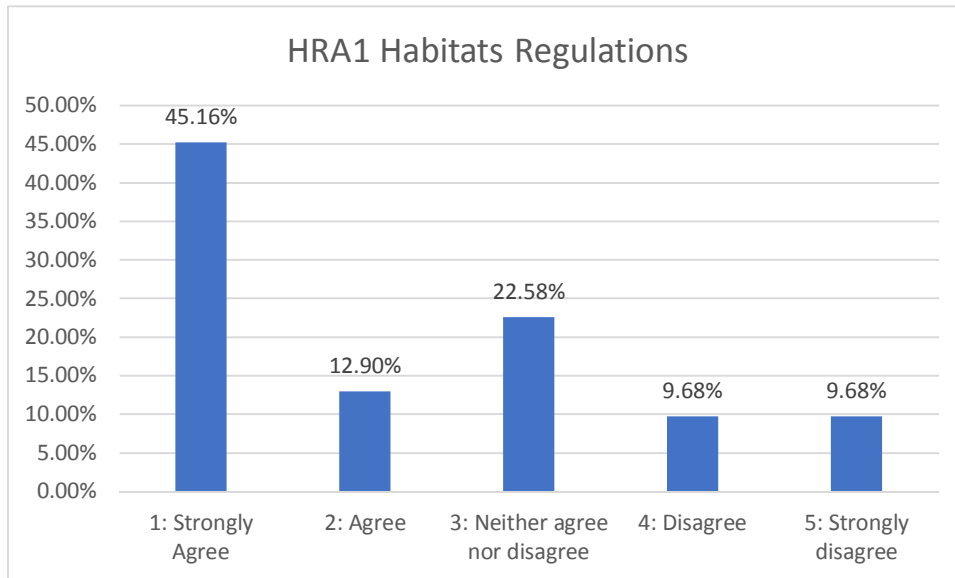

Results of Hailsham Neighbourhood Plan regulation 14 consultation: feedback form

D3 Innovation and variety

D4 Design for self and custom build homes

D5 Residential car parking design