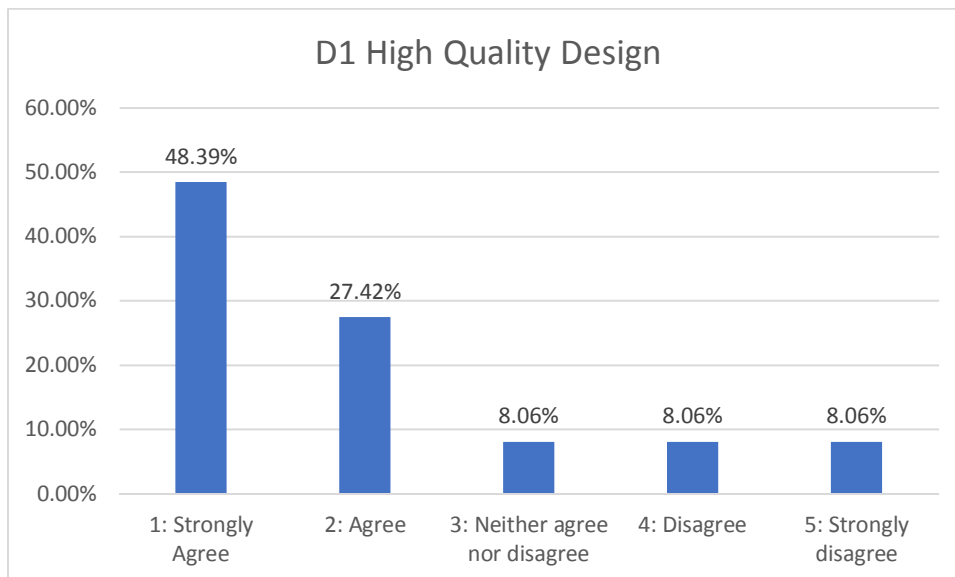

Results of Hailsham Neighbourhood Plan regulation 14 consultation: feedback form

D3 Innovation and variety

D4 Design for self and custom build homes

D5 Residential car parking design